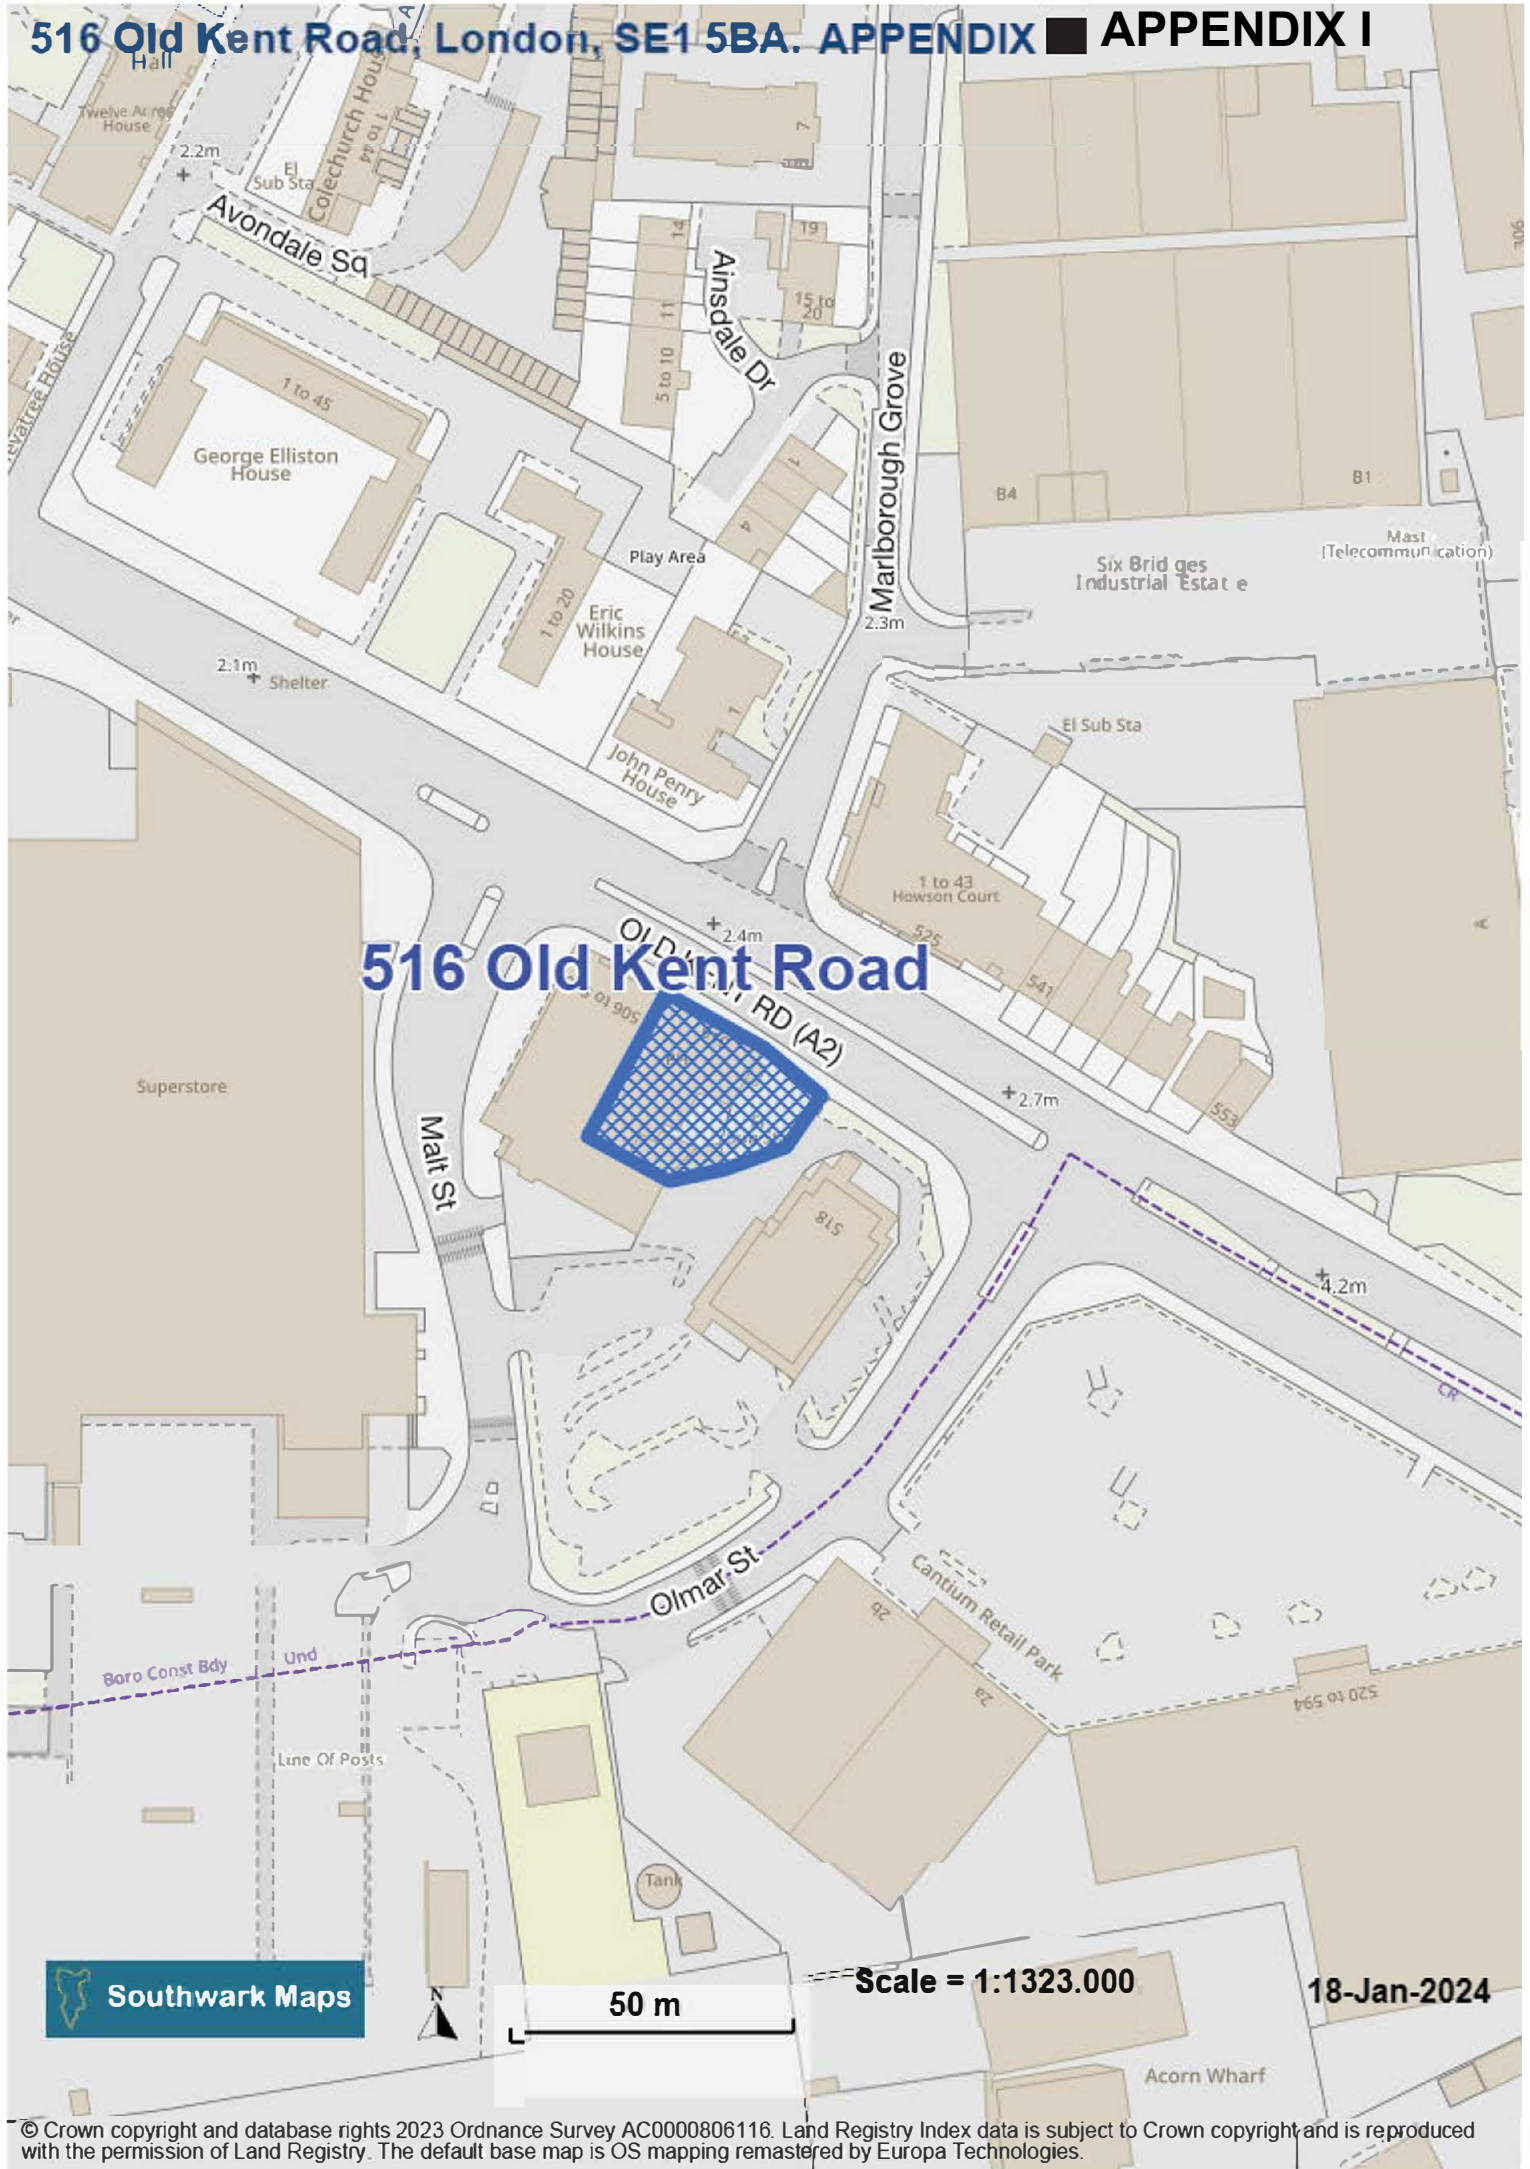

516 Old Kent Road, London, SE1 5BA. APPENDIX I

516 Old Kent Road

Southwark Maps

50 m

Scale = 1:1323,000

18-Jan-2024